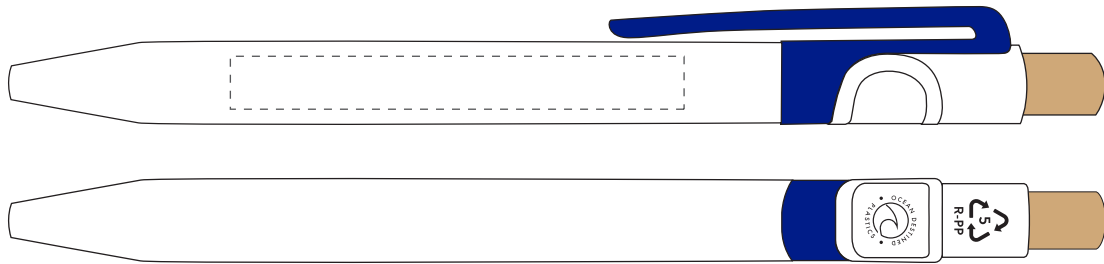

Your Ref:	Quantity:	Product Code: TPC000118
Our Ref:	Version: 1	Product Colour: BLUE

PRINTING CONCERNS:**PRODUCT INFO:**

We stock this item in the following colours

**PANTONE REFERENCE(S)**

- Colour 1
- Colour 2

ARTWORK SCALE 100%

Product Image for visualisation
- colours may vary

ARTWORK SCALE 100%
Max print area: 60mm x 7mm

The dashed line is to demonstrate print area and will not appear on your printed item

PLEASE NOTE: